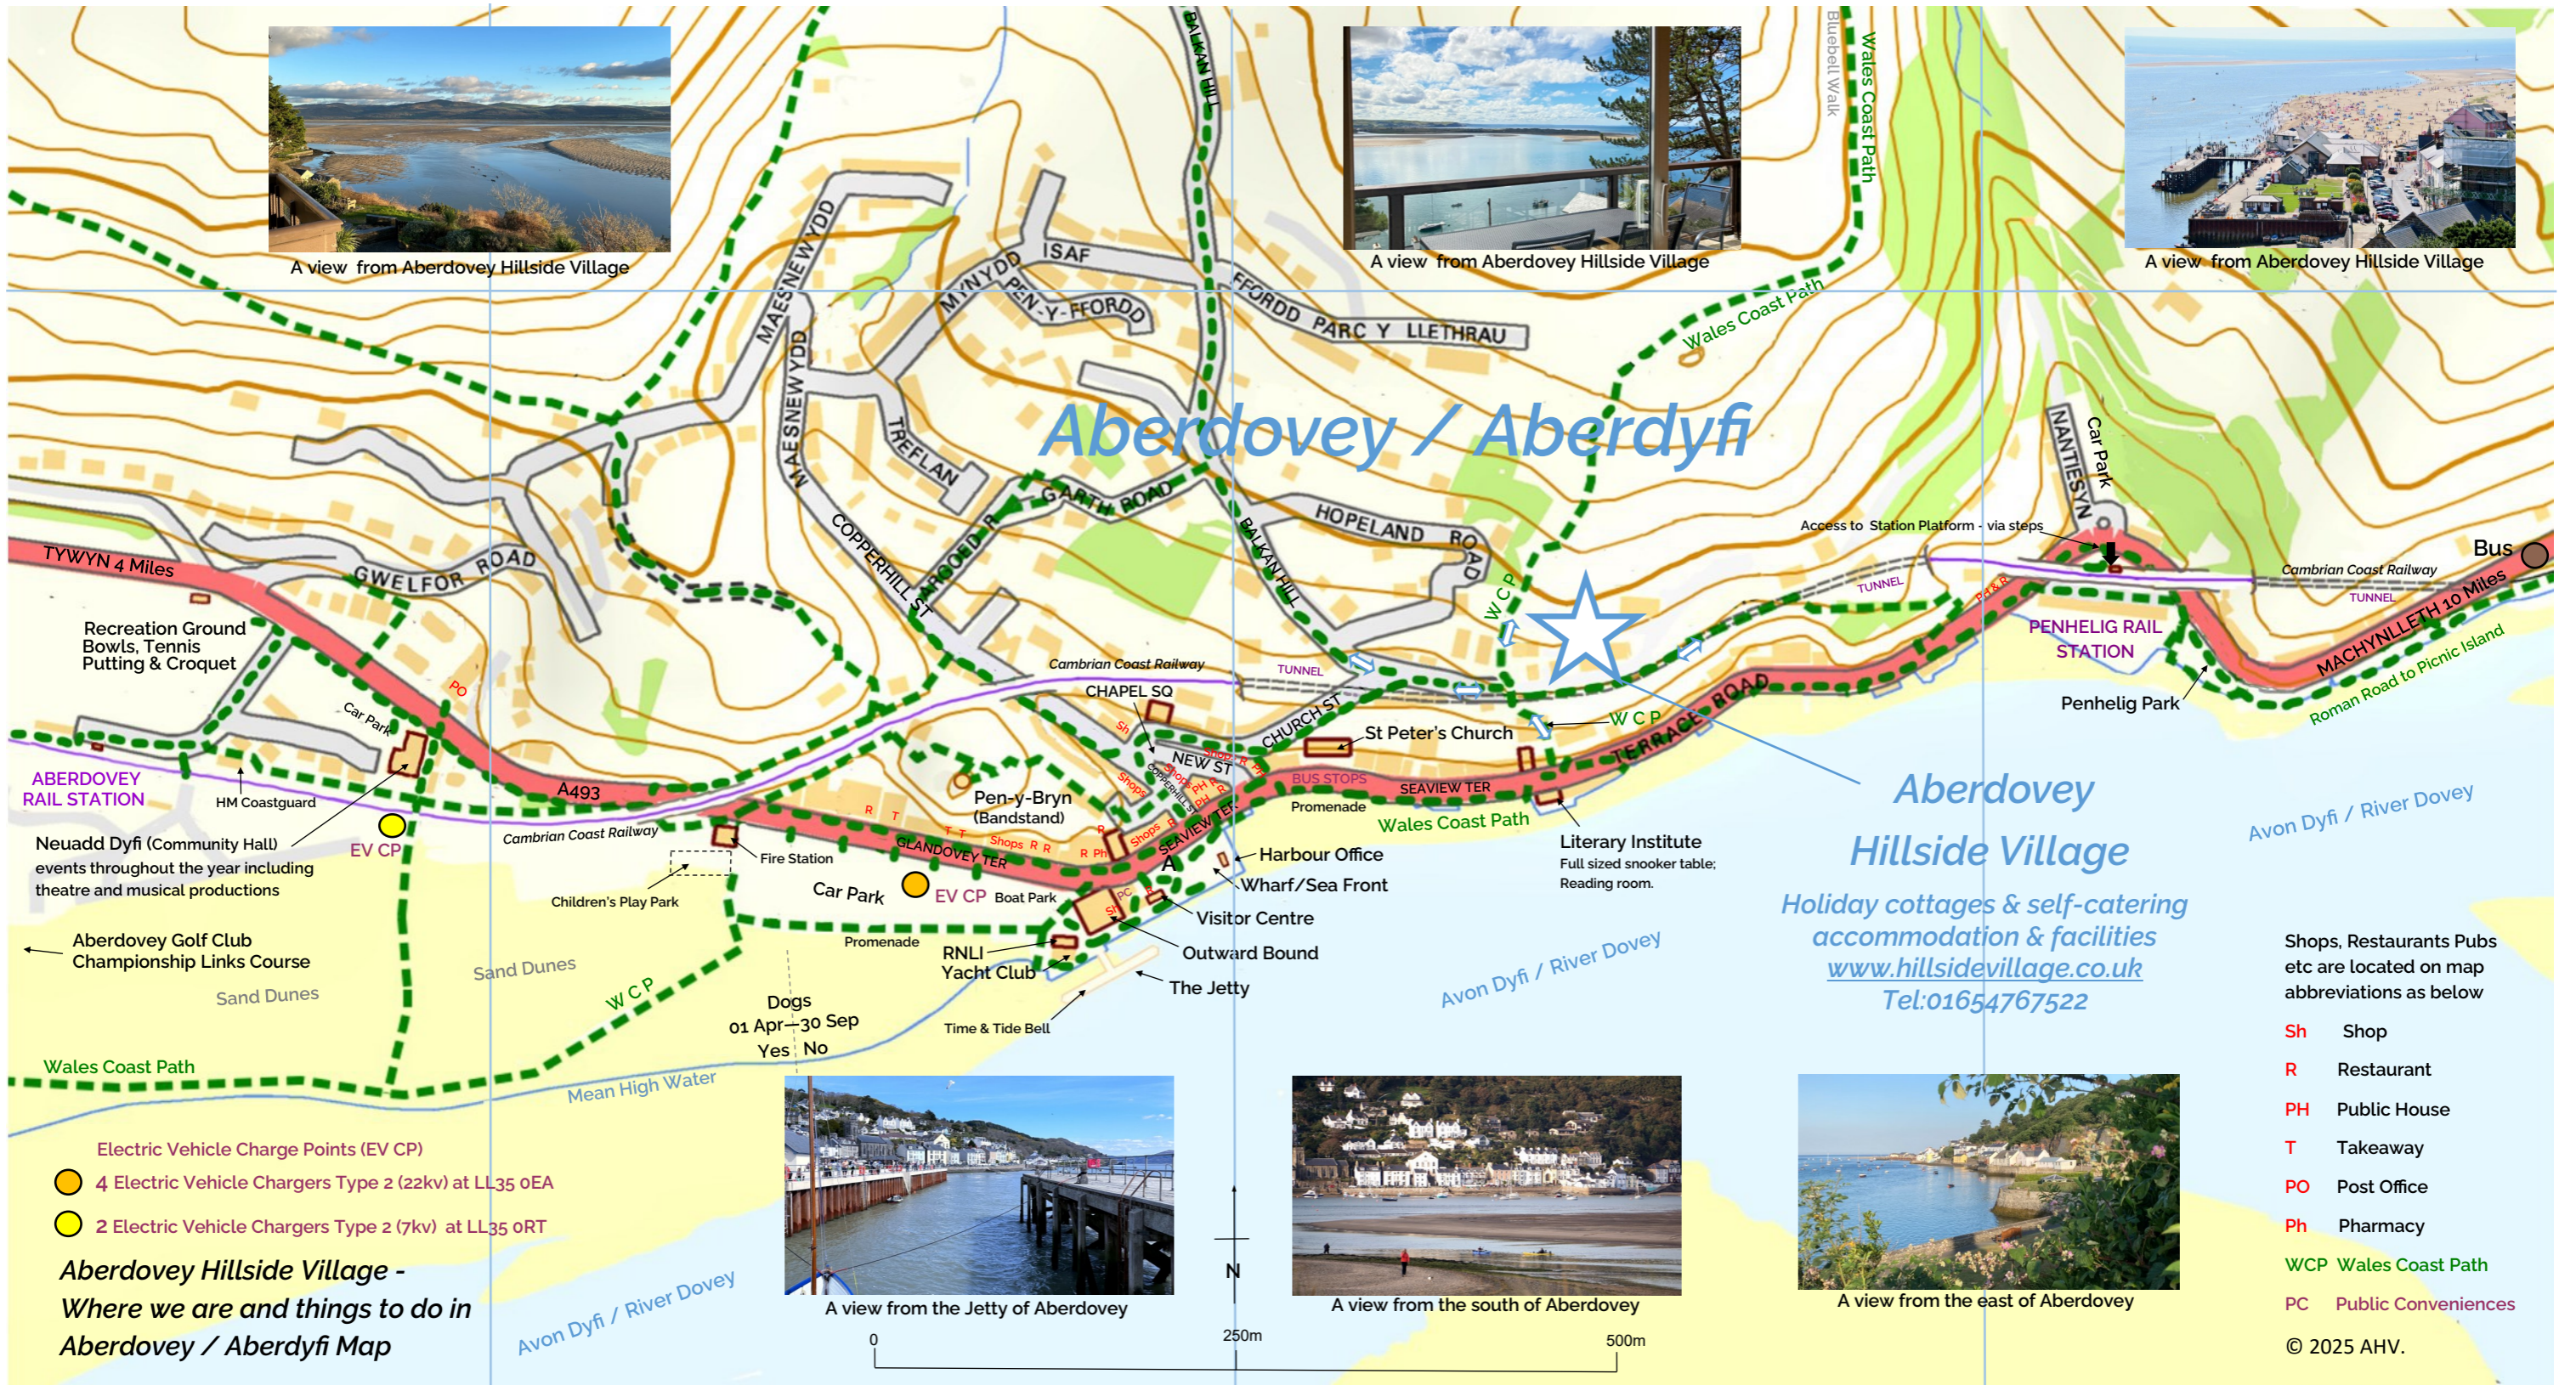

Aberdovey / Aberdyfi

Aberdovey Hillside Village

Holiday cottages & self-catering accommodation & facilities
www.hillsidevillage.co.uk
Tel: 01654767522

Shops, Restaurants Pubs etc are located on map abbreviations as below

- Sh Shop
- R Restaurant
- PH Public House
- T Takeaway
- PO Post Office
- Ph Pharmacy
- WCP Wales Coast Path
- PC Public Conveniences